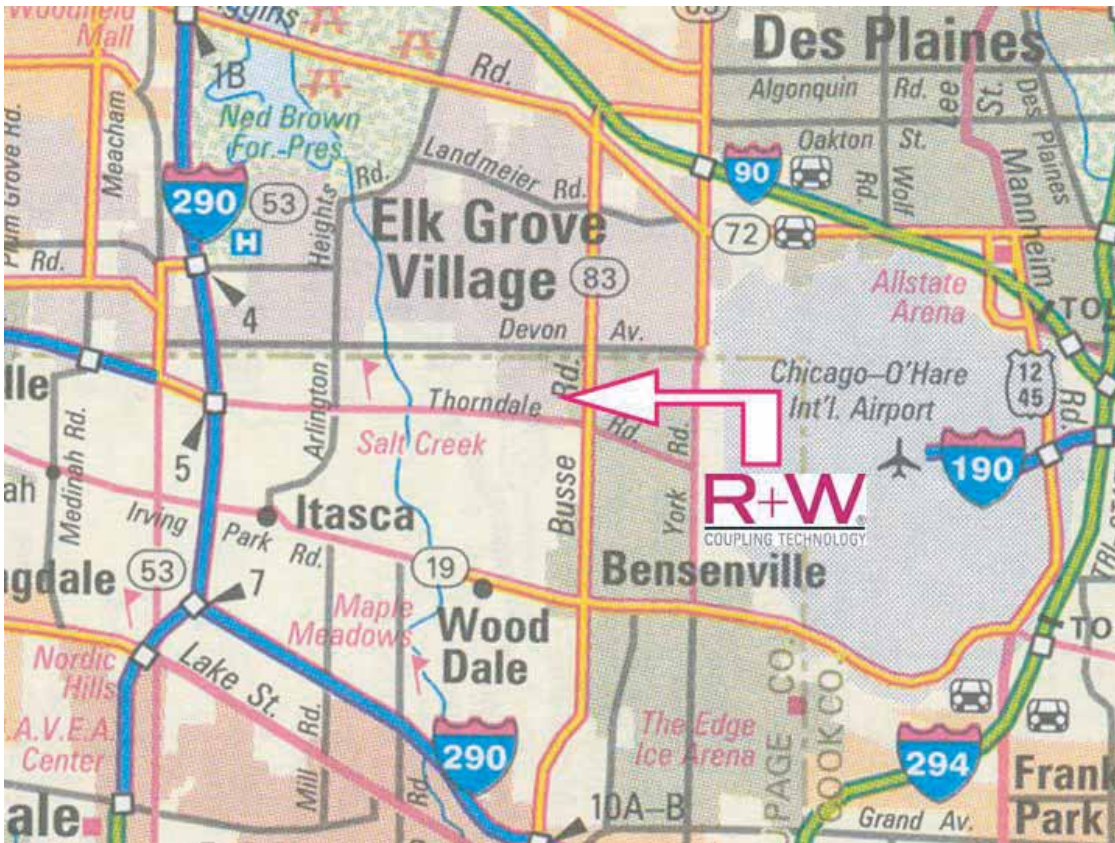

...how to find us!

Coming from O'Hare - Exit onto Manheim Rd South (IL-45) and continue South until reaching Irving Park Rd (IL-19). Travel West on Irving Park Rd until reaching Busse Rd (IL-83). Turn right to head North on Busse until reaching Mark St, just beyond Thorndale Rd. Turn left onto Mark St. Travel one block until reaching Tower Ln. Turn left, and end at 1120.

Coming from the Northeast - Travel South on I-294 until reaching Irving Park Rd (IL-19). Turn right to head West on Irving Park Rd until reaching Busse Rd (IL-83). Turn right to head North on Busse until reaching Mark St, just beyond Thorndale Rd. Turn left onto Mark St. Travel one block until reaching Tower Ln. Turn left, and end at 1120.

Coming from the Northwest - Travel East on I-90 until reaching I-290. Exit South on I-290 and go on to the Thorndale Rd exit. Turn left onto Thorndale Rd to travel East and continue until reaching Busse Rd (IL-83). Turn left to head North on Busse until reaching Mark St, just beyond Thorndale Rd. Turn left onto Mark St. Travel one block until reaching Tower Ln. Turn left, and end at 1120.

Coming from Chicago - Travel West on I-290 until reaching Busse Rd (IL-83). Turn right to head North on Busse until reaching Mark St, just beyond Thorndale Rd. Turn left onto Mark St. Travel one block until reaching Tower Ln. Turn left, and end at 1120.