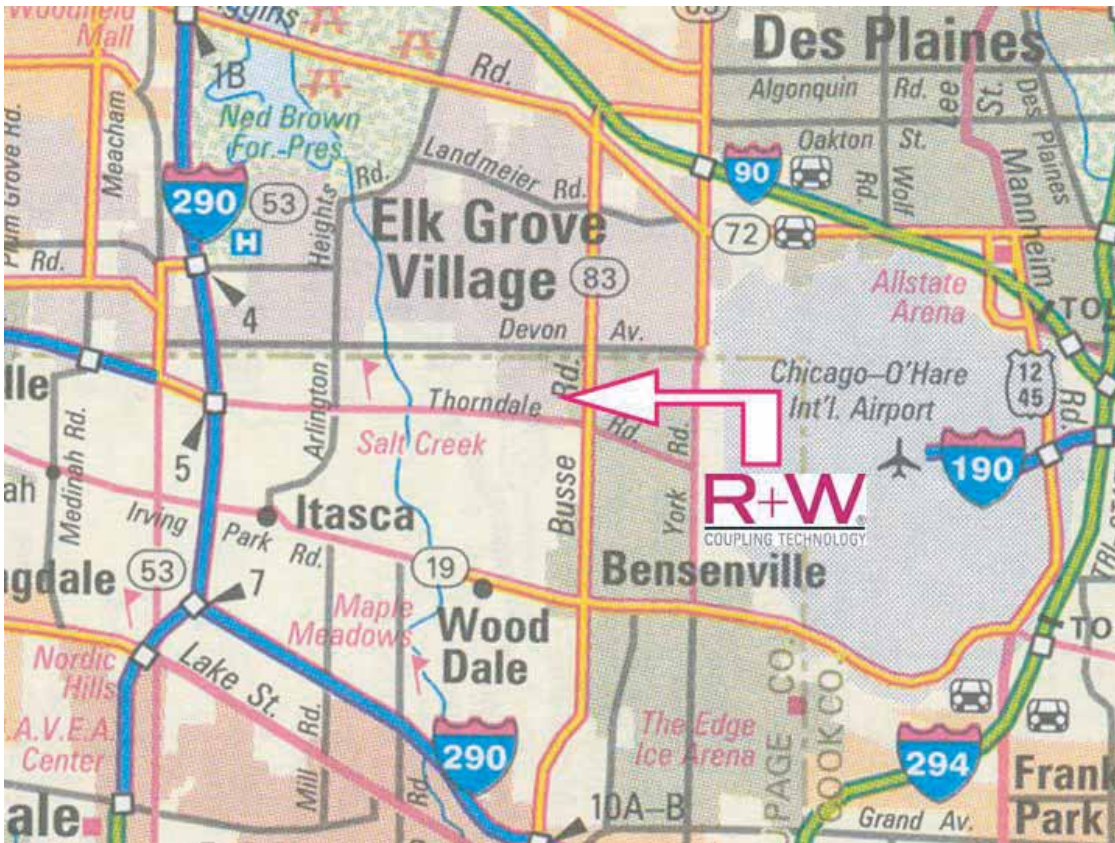

## ...how to find us!

**Coming from O'Hare** - Exit onto Manheim Rd South (IL-45) and continue South until reaching Irving Park Rd (IL-19). Travel West on Irving Park Rd until reaching Busse Rd (IL-83). Turn right to head North on Busse until reaching Mark St, just beyond Thorndale Rd. Turn left onto Mark St. Travel one block until reaching Tower Ln. Turn left, and end at 1120.

**Coming from the Northeast** - Travel South on I-294 until reaching Irving Park Rd (IL-19). Turn right to head West on Irving Park Rd until reaching Busse Rd (IL-83). Turn right to head North on Busse until reaching Mark St, just beyond Thorndale Rd. Turn left onto Mark St. Travel one block until reaching Tower Ln. Turn left, and end at 1120.

**Coming from the Northwest** - Travel East on I-90 until reaching I-290. Exit South on I-290 and go on to the Thorndale Rd exit. Turn left onto Thorndale Rd to travel East and continue until reaching Busse Rd (IL-83). Turn left to head North on Busse until reaching Mark St, just beyond Thorndale Rd. Turn left onto Mark St. Travel one block until reaching Tower Ln. Turn left, and end at 1120.

**Coming from Chicago** - Travel West on I-290 until reaching Busse Rd (IL-83). Turn right to head North on Busse until reaching Mark St, just beyond Thorndale Rd. Turn left onto Mark St. Travel one block until reaching Tower Ln. Turn left, and end at 1120.